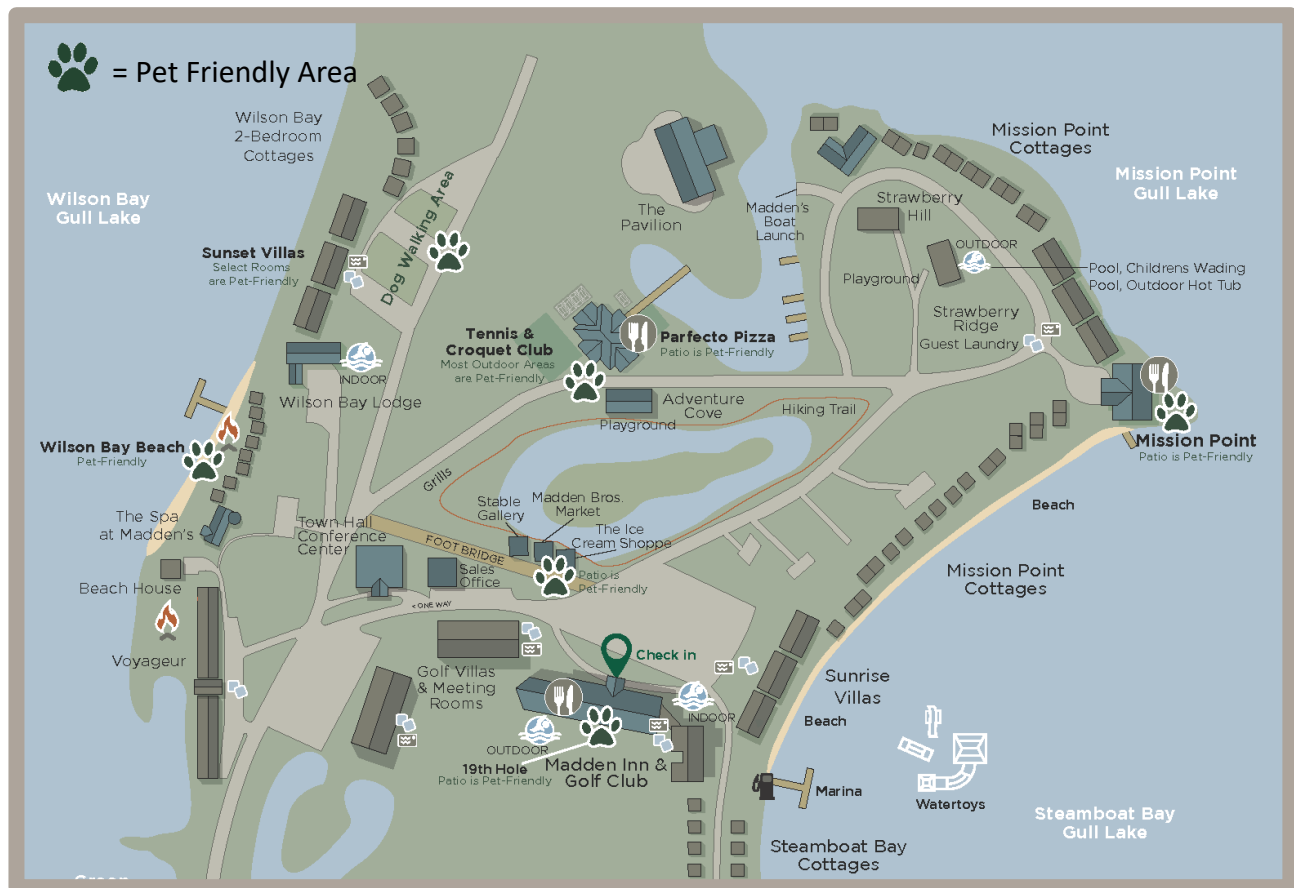

PET POLICY

Welcome!

We are excited to have you and your pet joining us at Madden's. Please review the map and keep your pet in the designated pet-friendly areas noted. **Your pet must be leashed at all times**, and Madden's employees reserve the right to ask you to remove your pet from the area if it is causing disruption to other guests.

Pets are allowed:

- In the Dog Walking Area
- On Wilson Bay Beach
- Outdoor Patios at
 - o Perfecto Pizza
 - o 19th Hole Deck
 - o Mission Point
 - o Madden Bros. Market

Pets are NOT allowed:

- Indoors
- In Pool Areas or Most Beaches
- On Boats
- On Golf Courses
- On Tennis & Croquet Club courts
- At The Pavilion