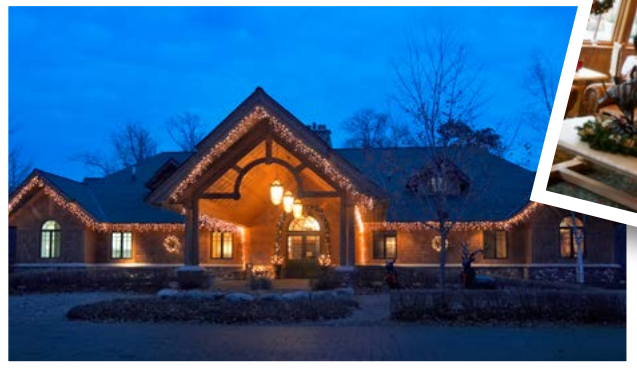

MADDEN'S TOWN HALL
is the ideal setting for larger groups up to 600.