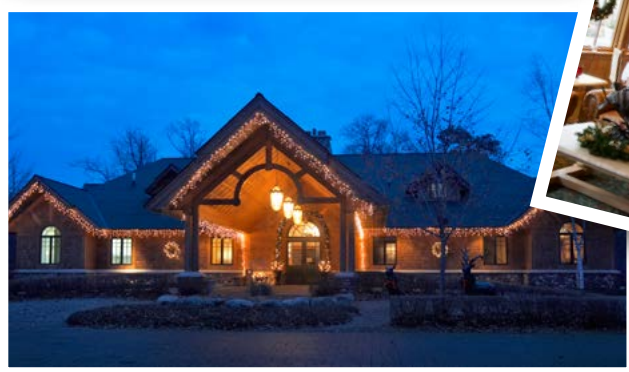

Let's begin planning your
Holiday Party

The perfect setting for
your group of 6 or 600.

No matter what the size of your group, we have the perfect venue to accommodate them. Our talented culinary staff will work with you to create the perfect menu to suit your event!

Whether it's just hors d'oeuvres and cocktails after work or an elegant sit-down affair we'll custom tailor the perfect party for you!

NEW WILSON BAY

is perfect for groups up to 200. Your guests can enjoy a cocktail party in the lounge area, then retreat to the stunning new dining room.

THE CLASSIC GRILL

is an intimate setting comfortably accommodating up to 80 people.

MADDEN'S TOWN HALL

is the ideal setting for larger groups up to 600.

Choose from:

- Plated dinners
- Hot & cold hors d'oeuvres
- Small plate stations
- Chef stations
- A wide array of beautifully displayed desserts