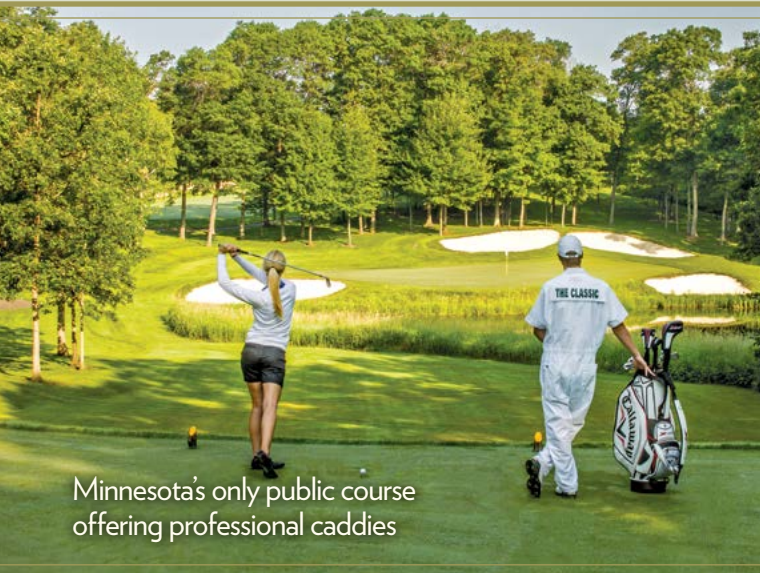

2017 Golf Packages

Challenging golf. Immaculate accommodations. Incomparable service. All at a great price!

Visit maddens.com for best rates and availability.

Pure Classic Golf Package

Enjoy the beauty of golf on **The Classic at Madden's**. Package includes one round on The Classic for each night's stay, carts, lodging, and a hearty breakfast buffet.

Classic Deluxe Golf Package

Golf Minnesota's only Top 100 5-Star golf course, **The Classic at Madden's**, as well as the historic **Pine Beach East** and scenic **Pine Beach West**. Carts, lodging, and a hearty breakfast buffet included.

Deluxe Golf Package

Includes golf on Madden's **Pine Beach East and West**, carts, lodging, and a hearty breakfast buffet. You'll also enjoy discounted greens fees on The Classic at Madden's ($82).

Spring & Fall Golf Special PLAY MADDEN'S FOUR COURSES

That's 63 holes!

Just
$99

Available April 18 to May 25
& September 18 to October 18, 2017

Carts additional.

Minnesota's only public course offering professional caddies

11th Annual Parent Child 2017 Memorial Weekend Tournament

Make our history part of yours

The historic Pine Beach East golf course hosts the tournament that is truly for all ages and skill levels. No matter if you're in it for the competition...or just to spend a great day of golf with your parent or child, it's a family tradition you'll be talking about for years to come.